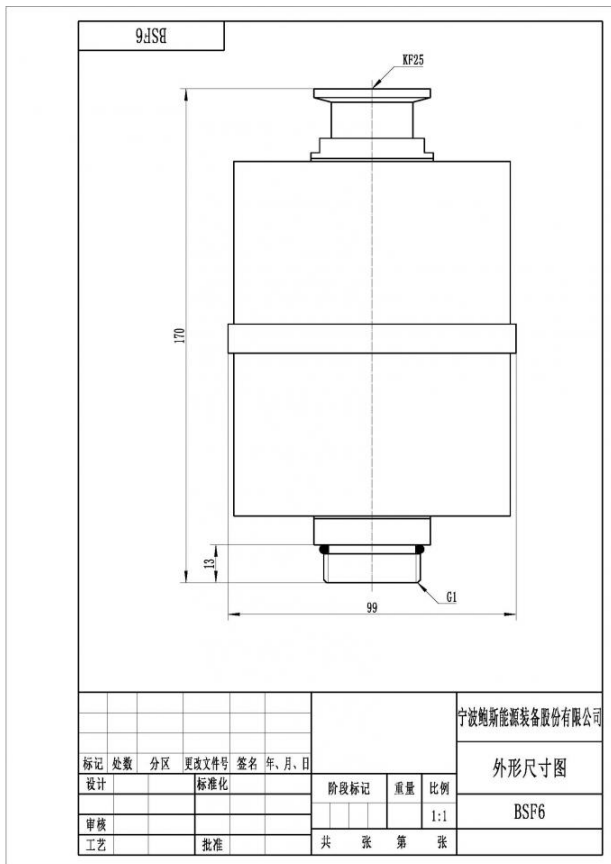

This kind of exhaust gas is composed of many tiny oil droplets and exhausted in the form of smoke through the pump outlet.

The oil mist filter is used to ensure a clean environment to protect the equipment from oil mist pollution.

Application :

Used with oil rotary vacuum pump or vacuum system.

Parameter:

Model	BSF6
Filter Specification	6L
Maximum Processing Flow m³/h(L/s)	20(6)
Inlet	G1
Outlet	KF25
Pump	BSV10/16,DRV10/16
Weight(kg)	1.4

Outline Drawing:

Архангельск (8182)63-90-72
Астана (7172)727-132
Астрахань (8512)99-46-04
Барнаул (3852)73-04-60
Белгород (4722)40-23-64
Брянск (4832)59-03-52
Владивосток (423)249-28-31
Волгоград (844)278-03-48
Вологда (8172)26-41-59
Воронеж (473)204-51-73
Екатеринбург (343)384-55-89
Иваново (4932)77-34-06

Ижевск (3412)26-03-58
Иркутск (395)279-98-46
Казань (843)206-01-48
Калининград (4012)72-03-81
Калуга (4842)92-23-67
Кемерово (3842)65-04-62
Киров (8332)68-02-04
Краснодар (861)203-40-90
Красноярск (391)204-63-61
Курск (4712)77-13-04
Липецк (4742)52-20-81
Киргизия (996)312-96-26-47

Магнитогорск (3519)55-03-13
Москва (495)268-04-70
Мурманск (8152)59-64-93
Набережные Челны (8552)20-53-41
Нижний Новгород (831)429-08-12
Новокузнецк (3843)20-46-81
Новосибирск (383)227-86-73
Омск (3812)21-46-40
Орел (4862)44-53-42
Оренбург (3532)37-68-04
Пенза (8412)22-31-16
Россия (495)268-04-70

Пермь (342)205-81-47
Ростов-на-Дону (863)308-18-15
Рязань (4912)46-61-64
Самара (846)206-03-16
Санкт-Петербург (812)309-46-40
Саратов (845)249-38-78
Севастополь (8692)22-31-93
Симферополь (3652)67-13-56
Смоленск (4812)29-41-54
Сочи (862)225-72-31
Ставрополь (8652)20-65-13
Казахстан (772)734-952-31

Сургут (3462)77-98-35
Тверь (4822)63-31-35
Томск (3822)98-41-53
Тула (4872)74-02-29
Тюмень (3452)66-21-18
Ульяновск (8422)24-23-59
Уфа (347)229-48-12
Хабаровск (4212)92-98-04
Челябинск (351)202-03-61
Череповец (8202)49-02-64
Ярославль (4852)69-52-93