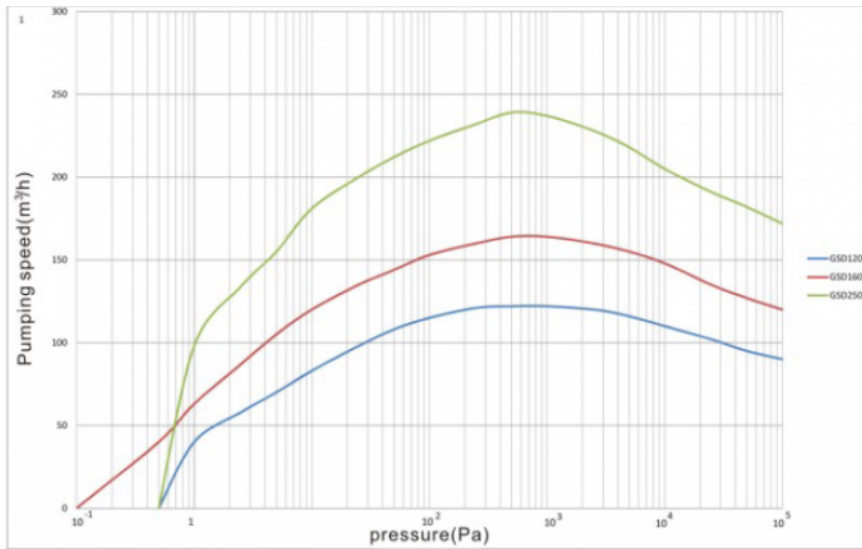

Performance Curve

Dimensions