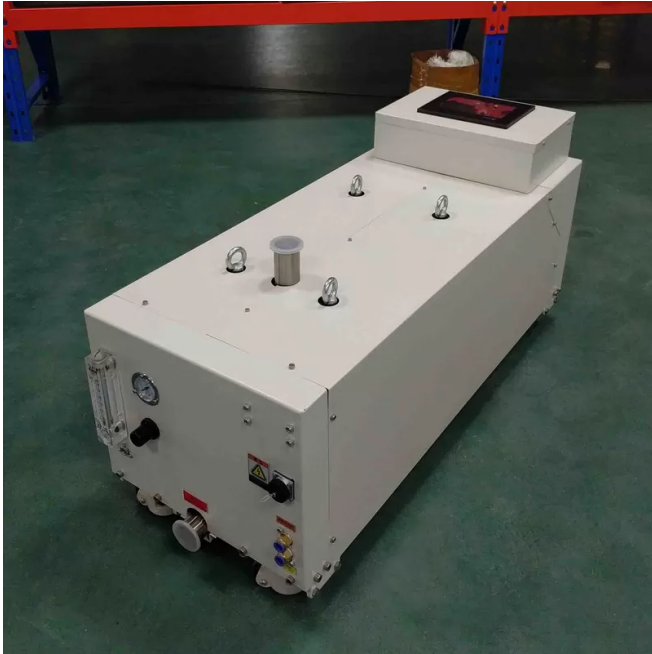

# GSD120D Plasma Oil Free Dry Screw Type Vacuum Pump 120 m<sup>3</sup>/h Pumping Speed

Surface:	Painting	Color:	White
Pumping Speed:	120 M <sup>3</sup> /h	Weight:	275kg
Inlet:	KF40	Outlet:	KF40
High Light:	screw vacuum pump, screw type vacuum pump		

## Oil-free GSD120D 120 m<sup>3</sup>/h Dry Screw Vacuum Pump for Plasma

1. constant lead
2. all D type screw vacuum pump are with base plate, castor, frequency convertor, silencer, check vavle, casing, electric control cabinet

## Technical Data

Model		GSD120D
Pumping speed	m <sup>3</sup> h <sup>-1</sup>	120
Ultimate pressure	Pa/ mbar	0.1/1×10 <sup>-3</sup>
Motor power	kW	5.5
Voltage ( 3 Ph )	V	380, 400
Inlet	-	KF40
Outlet	-	KF40
Noise	dB (A)	70
Weight	kg	275