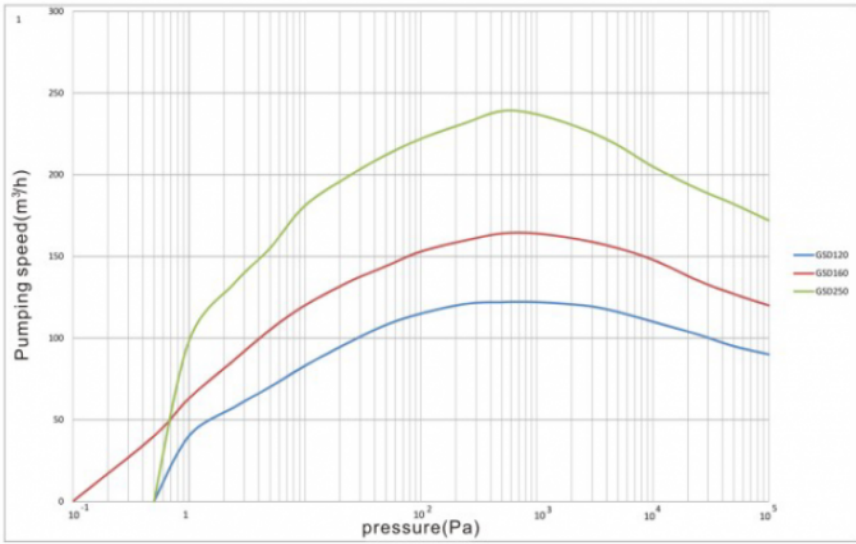

Performance Curve

Dimensions