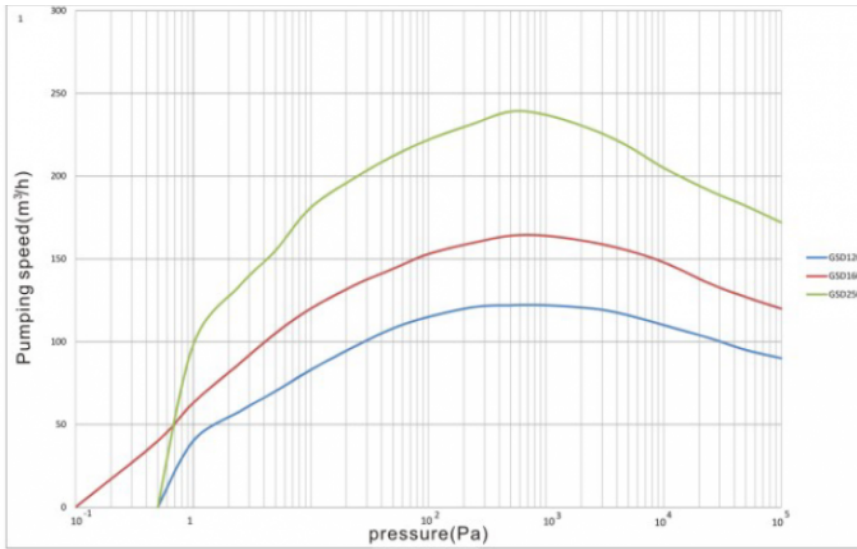

Performance Curve

Dimensions